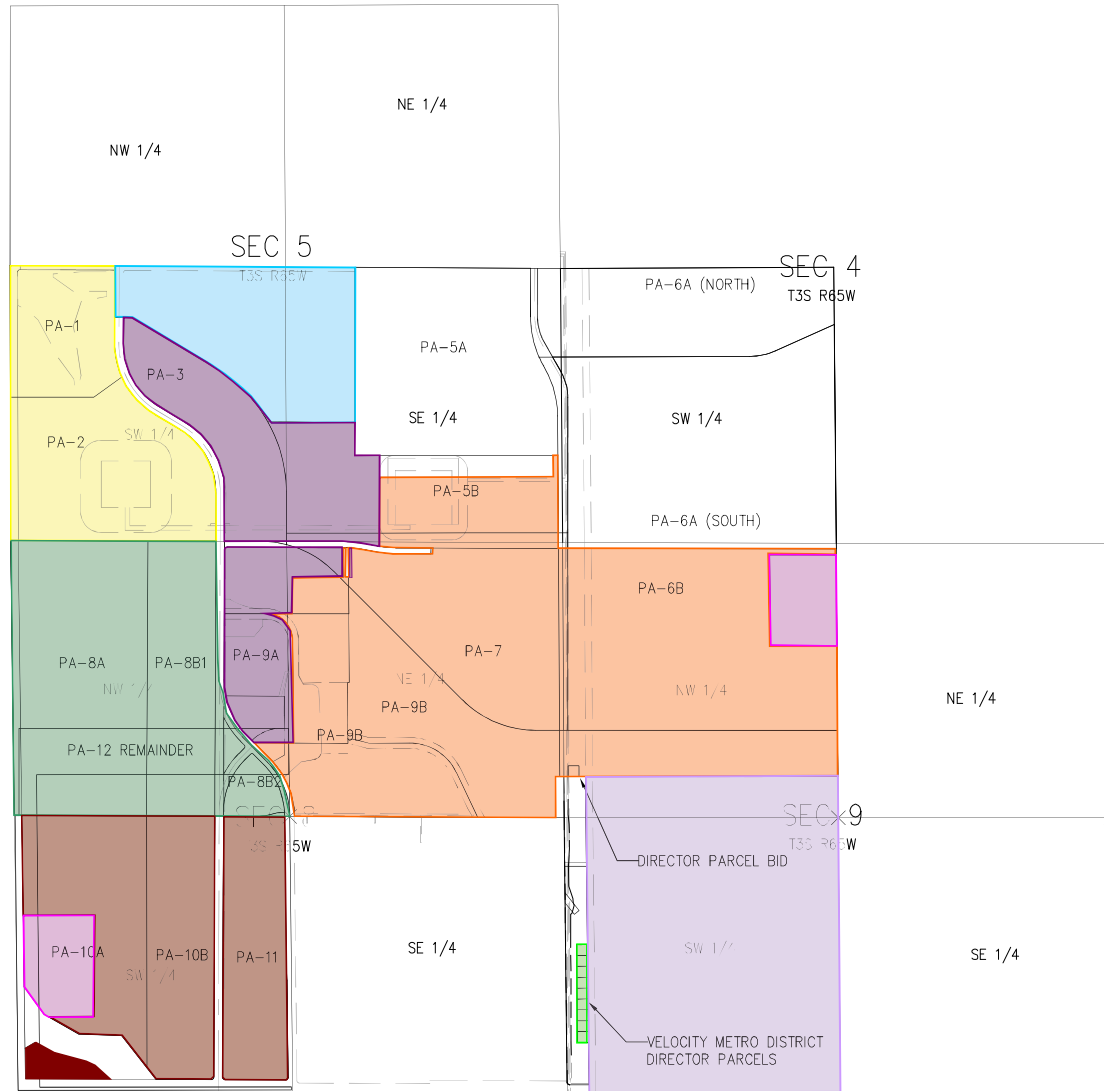

FILE: \\merrick\merrick\GIS\Projects\424\Velocity Metro District\District Boundaries\2023_12_19_Velocity Metro District\Map District 12192023_1219 AM Land Sawd By: CARLAURBANY

- DISTRICT 2
- DISTRICT 3
- DISTRICT 4
- DISTRICT 5
- DISTRICT 6
- DISTRICT 7
- DISTRICT 8
- DISTRICT 9
- DISTRICT 1-9

VELOCITY METRO DISTRICT MAP

DATE: 12/19/2023
SHEET: 1 OF 1